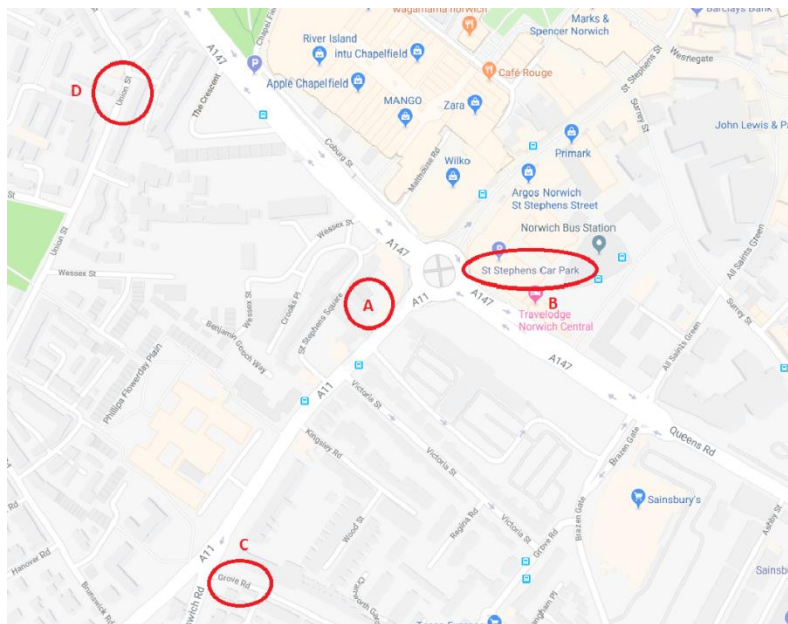

St. John's Chess Club - Parking

A: Chess club venue. The Coachmakers Arms. 9 St Stephens Road, Norwich, NR1 3SP.

B: St. Stephens multi-storey car park. Two minute walk via underpass. Evening rate of £3 covers the period 3pm until 11pm, then reverts to normal hourly rate of £2.80.

C: Grove Road. Unrestricted free parking after 6.30pm. 5 minutes walk via A11.

D: Union Street. Unrestricted free parking after 6.30pm. 5 minutes walk via pedestrian cut-through to A147.

(Note that all streets closer than Grove Road or Union Street tend to be very busy and/or resident permit only)